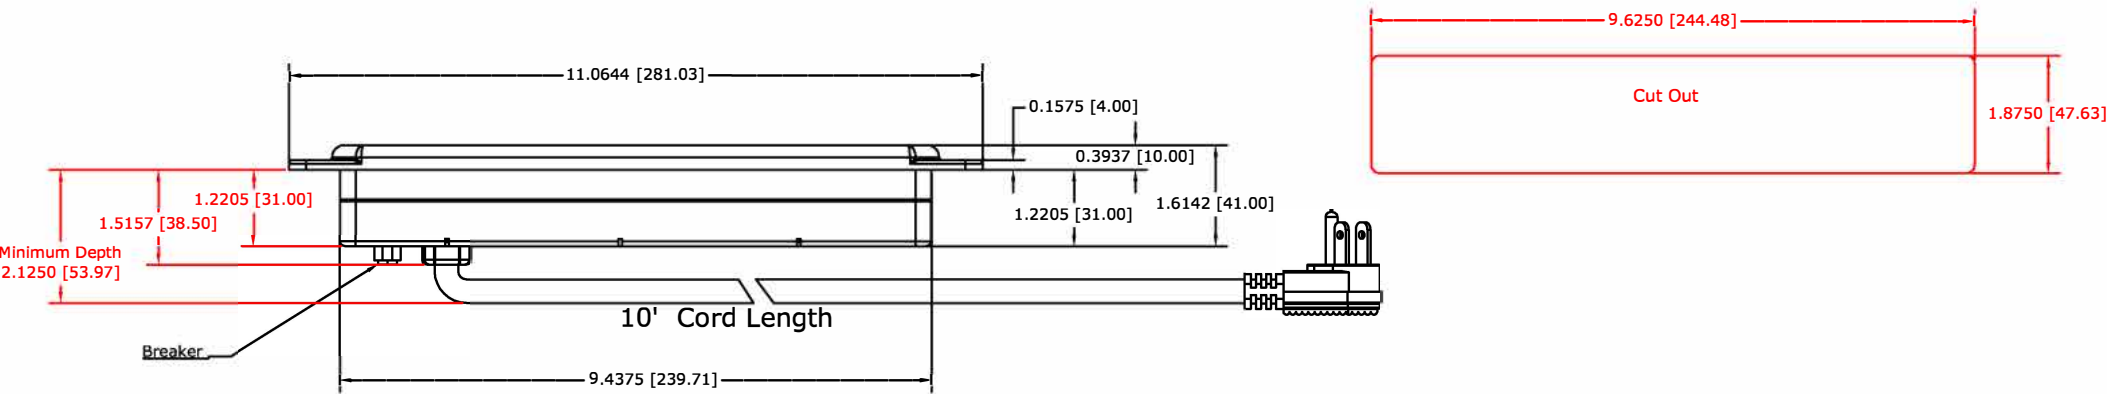

FC-747 Power Cordset-4 plug w/ 1 charging USB & Surge

(Plug) Off Set 45deg
Right Angle