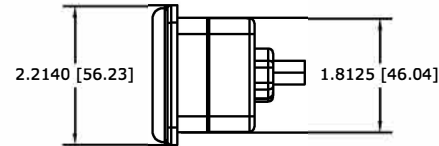

FC-747 Power Cordset-4 plug w/ 1 charging USB & Surge

(Plug) Off Set 45deg
Right Angle