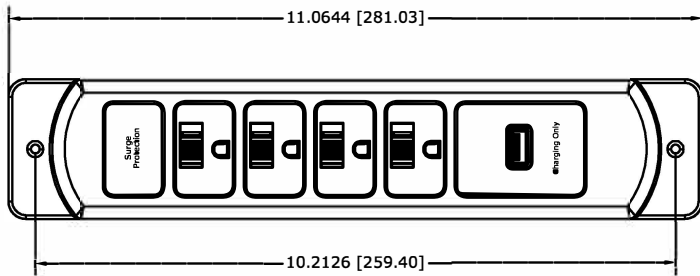

FC-747 Power Cordset-4 plug w/ 1 charging USB & Surge

(Plug) Off Set 45deg
Right Angle